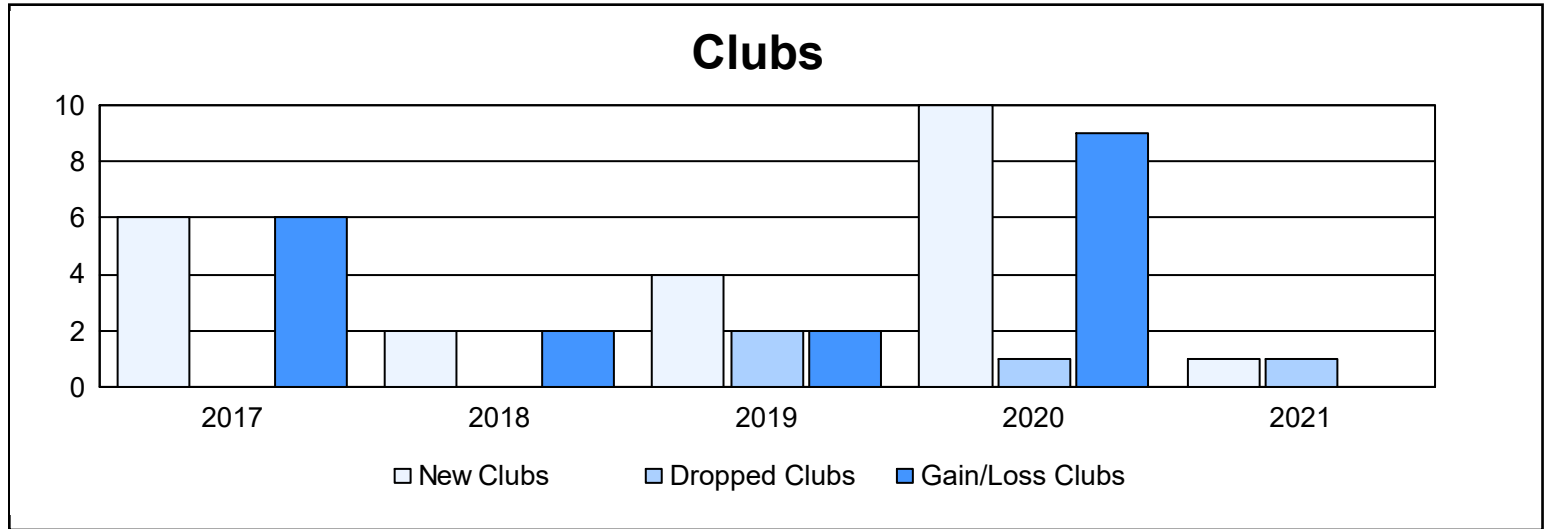

Year	New Clubs	Dropped Clubs	Gain/ Loss Clubs	New Members	Charter Members	Reinstate Members	Transfer Members	Total Member Added	Total Members Dropped	Gain/ Loss Members
2016-2017	6	0	6	77	133	1	0	211	58	153
2017-2018	2	0	2	207	61	3	12	283	130	153
2018-2019	4	2	2	101	115	2	2	220	161	59
2019-2020	10	1	9	183	248	6	2	439	133	306
2020-2021	1	1	0	47	20	0	0	67	299	-232
<b>Average</b>	<b>5</b>	<b>1</b>	<b>4</b>	<b>123</b>	<b>115</b>	<b>2</b>	<b>3</b>	<b>244</b>	<b>156</b>	<b>88</b>

### Membership Composition June 2021 Cumulative