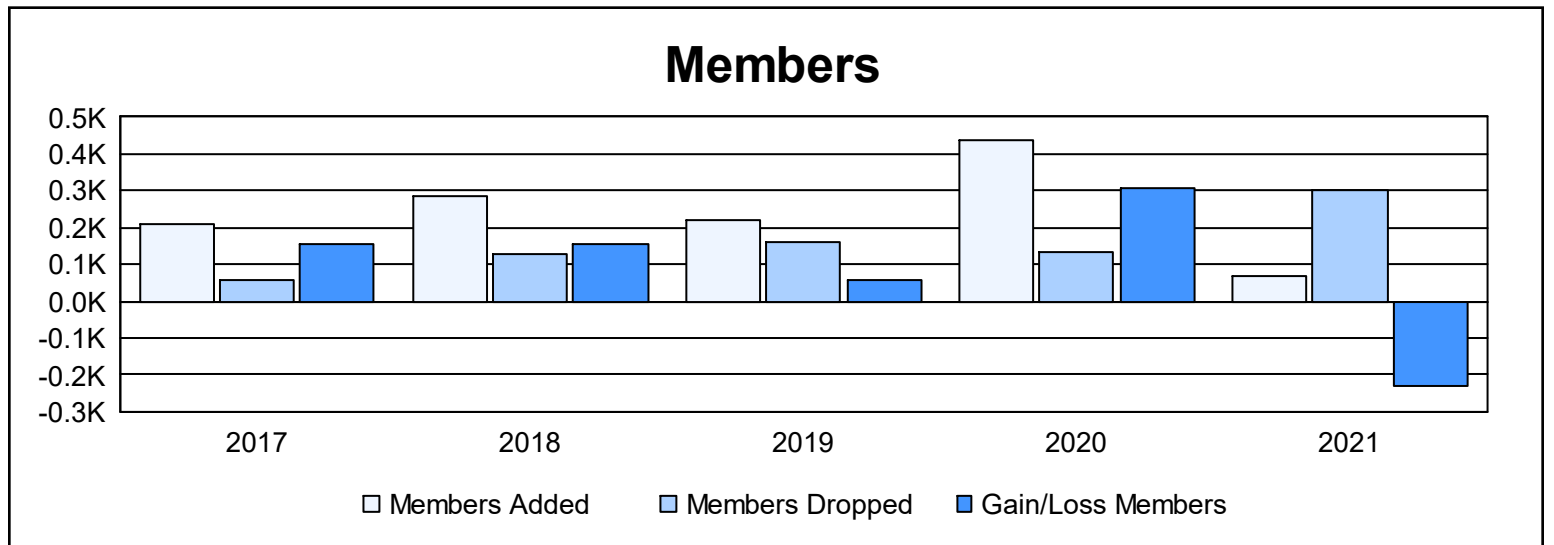

Year	New Clubs	Dropped Clubs	Gain/ Loss Clubs	New Members	Charter Members	Reinstate Members	Transfer Members	Total Member Added	Total Members Dropped	Gain/ Loss Members
2016-2017	6	0	6	77	133	1	0	211	58	153
2017-2018	2	0	2	207	61	3	12	283	130	153
2018-2019	4	2	2	101	115	2	2	220	161	59
2019-2020	10	1	9	183	248	6	2	439	133	306
2020-2021	1	1	0	47	20	0	0	67	299	-232
<b>Average</b>	<b>5</b>	<b>1</b>	<b>4</b>	<b>123</b>	<b>115</b>	<b>2</b>	<b>3</b>	<b>244</b>	<b>156</b>	<b>88</b>

### Membership Composition June 2021 Cumulative