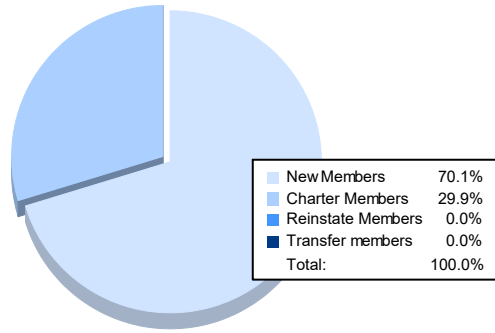

Year	New Clubs	Dropped Clubs	Gain/ Loss Clubs	New Members	Charter Members	Reinstate Members	Transfer Members	Total Member Added	Total Members Dropped	Gain/ Loss Members
2016-2017	6	0	6	77	133	1	0	211	58	153
2017-2018	2	0	2	207	61	3	12	283	130	153
2018-2019	4	2	2	101	115	2	2	220	161	59
2019-2020	10	1	9	183	248	6	2	439	133	306
2020-2021	1	1	0	47	20	0	0	67	299	-232
<b>Average</b>	<b>5</b>	<b>1</b>	<b>4</b>	<b>123</b>	<b>115</b>	<b>2</b>	<b>3</b>	<b>244</b>	<b>156</b>	<b>88</b>

### Membership Composition June 2021 Cumulative